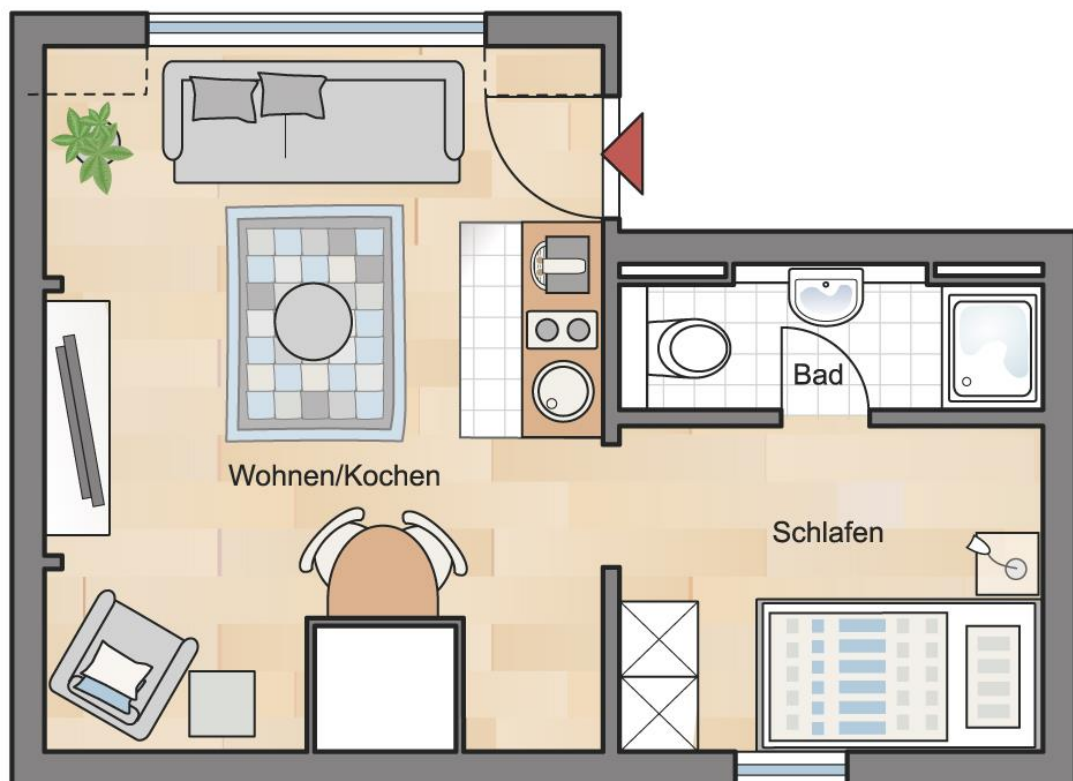

Livingroom

Sofa, LCD-TV with DVD player and dolby system, cable connection, Apple TV

Bedroom

Box spring bed 120 x 200 cm

Cleaningservice

A weekly room cleaning service is offered!

Other

Spacious bathroom with toilet/shower, ISDN and W-LAN access, wardrobe safe, flagging- and laminate floors. You can use the washing machine and dryer for a fee via app.

995,00 € plus additional costs

Floor plan

3. Object photos

entrance

living

living

living

cooking